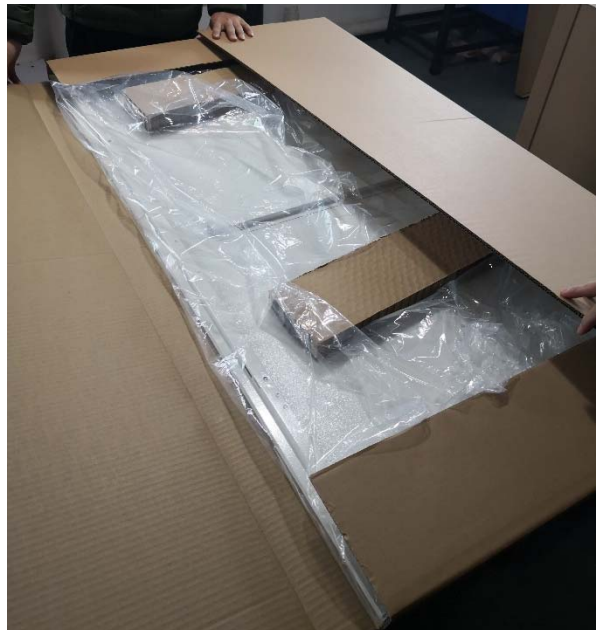

Stainless Steel Screws with Plastic Washers

Welded Screw Retainer Clip

Single Piece Wrapped Frame with 90° Squared Corner Seams

Louvered Panels available with 1" or 2" Filter Frames

Solid Panels have internal braces.

Each Panel is wrapped in a clear bag, with packing material with a heavy-duty carton.

The Best Ceiling Access Panel Packaging in the Multi-Family Industry.