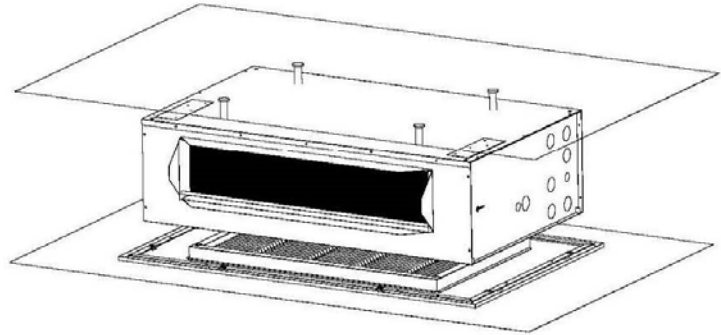

MULTI MFG

Panels

Product Dimensions and Specifications

Standard Features

Design

Interior panel braces.
Integrated clips in frame.
Engineered Low Pressure Drop louver design.

Materials

Heavy gauge galvanized steel construction
with off-white powder paint finish.
Stainless steel screws with retainers.

Packaging

Individually wrapped and boxed.

Warranty

Standard Limited Five Year parts warranty.

Louvered Panel

Solid Panel

Product Dimensions and Specifications

PANEL MODEL NUMBER	STYLE	INSIDE FRAME OPENING		OUTSIDE FRAME		FILTER RACK	FILTER QTY
		A1	B1	A	B		
965-LA	LOUVERED	24.5	40	27.5	43	20 X 30 X 1	1
965-LB	LOUVERED	24.5	40	27.5	43	20 X 30 X 2	1
965-S	SOLID	24.5	40	27.5	43	N/A	N/A
966-LA	LOUVERED	24.5	46	27.5	49	20 X 20 X 1	2
966-LB	LOUVERED	24.5	46	27.5	49	20 X 20 X 2	2
966-S	SOLID	24.5	46	27.5	49	N/A	N/A
967-LA	LOUVERED	24.5	52.5	27.5	55.5	20 X 20 X 1	2
967-LB	LOUVERED	24.5	52.5	27.5	55.5	20 X 20 X 2	2
967-S	SOLID	24.5	52.5	27.5	55.5	N/A	N/A
967-6-LA	LOUVERED	24.5	60	27.5	63	20 X 25 X 1	2
967-6-LB	LOUVERED	24.5	60	27.5	63	20 X 25 X 2	2
967-6-S	SOLID	24.5	60	27.5	63	N/A	N/A
967-8-LA	LOUVERED	24.5	67	27.5	70	20 X 30 X 1	2
987-8-LB	LOUVERED	24.5	67	27.5	70	20 X 30 X 2	2
967-8-S	SOLID	24.5	67	27.5	70	N/A	N/A

Filters are not included with Access Panels.

Standard Disposable, Merv 8, Merv 11 and Merv 13 Filters are available at an additional cost.

Please insure that there is enough space in the soffit to accommodate a 2" filter rack, before selecting the access panels with the LB suffix.