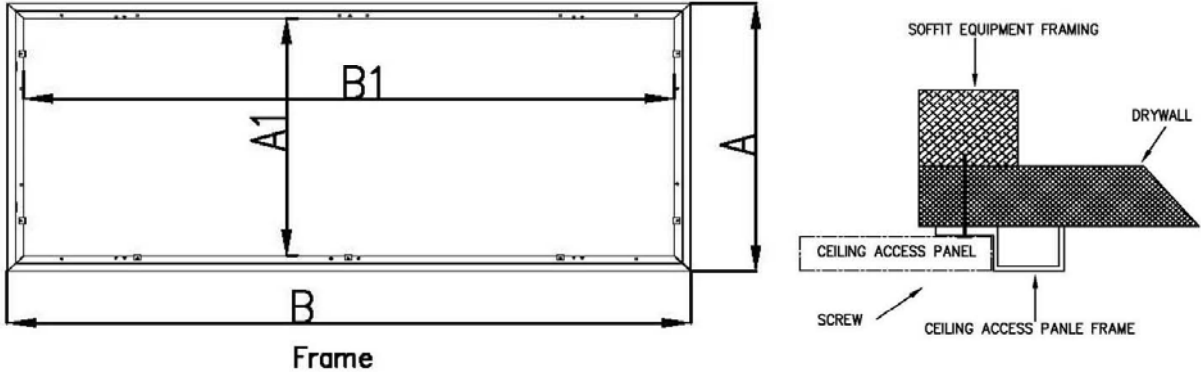

MULTI MFG

Panels

Product Dimensions and Specifications

Standard Features

Design

Interior panel braces.
Integrated clips in frame.
Engineered Low Pressure Drop louver design.

Materials

Heavy gauge galvanized steel construction
with off-white powder paint finish.
Stainless steel screws with retainers.

Packaging

Individually wrapped and boxed.

Warranty

Standard Limited Five Year parts warranty.

Louvered Panel

Solid Panel

Product Dimensions and Specifications

PANEL MODEL NUMBER	STYLE	INSIDE FRAME OPENING		OUTSIDE FRAME		FILTER RACK	FILTER QTY
		A1	B1	A	B		
965-LA	LOUVERED	24.5	40	27.5	43	20 X 30 X 1	1
965-LB	LOUVERED	24.5	40	27.5	43	20 X 30 X 2	1
965-S	SOLID	24.5	40	27.5	43	N/A	N/A
966-LA	LOUVERED	24.5	46	27.5	49	20 X 20 X 1	2
966-LB	LOUVERED	24.5	46	27.5	49	20 X 20 X 2	2
966-S	SOLID	24.5	46	27.5	49	N/A	N/A
967-LA	LOUVERED	24.5	52.5	27.5	55.5	20 X 20 X 1	2
967-LB	LOUVERED	24.5	52.5	27.5	55.5	20 X 20 X 2	2
967-S	SOLID	24.5	52.5	27.5	55.5	N/A	N/A
967-6-LA	LOUVERED	24.5	60	27.5	63	20 X 25 X 1	2
967-6-LB	LOUVERED	24.5	60	27.5	63	20 X 25 X 2	2
967-6-S	SOLID	24.5	60	27.5	63	N/A	N/A
967-8-LA	LOUVERED	24.5	67	27.5	70	20 X 30 X 1	2
987-8-LB	LOUVERED	24.5	67	27.5	70	20 X 30 X 2	2
967-8-S	SOLID	24.5	67	27.5	70	N/A	N/A

Filters are not included with Access Panels.

Standard Disposable, Merv 8, Merv 11 and Merv 13 Filters are available at an additional cost.

Please insure that there is enough space in the soffit to accommodate a 2" filter rack, before selecting the access panels with the LB suffix.