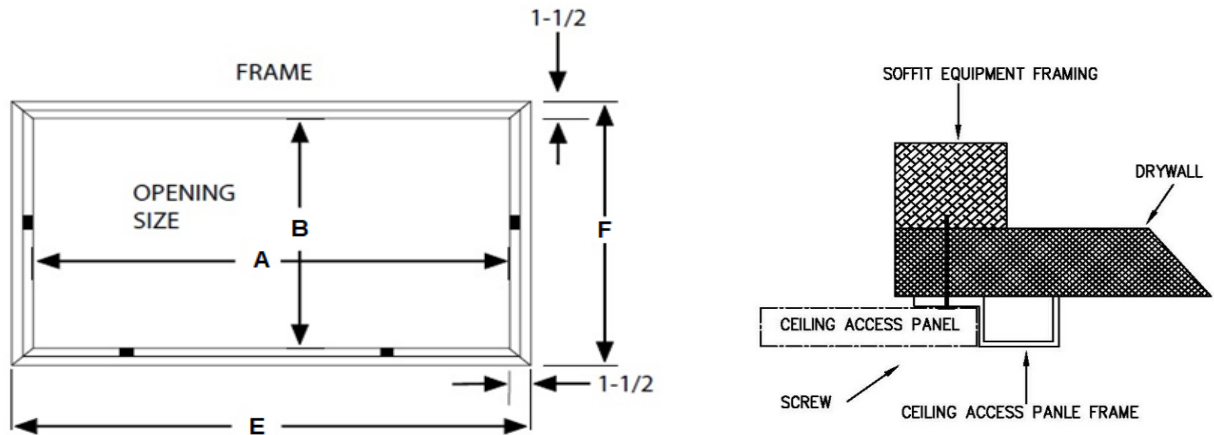

Solid Ceiling Access Panel Dimensions

PANEL MODEL NUMBER	INSIDE FRAME OPENING		OUTSIDE FRAME OPENING		FAN COIL BRAND	FAN COIL MODELS
	A	B	E	F		
CAP4824-S	48	24	51	27	CARRIER	40MBDQ09, 40MBDQ12
CAP5531-S	55	31	58	34	CARRIER	40MBDQ18
CAP6435-S	64	35	67	38	CARRIER	40MBDQ24
CAP7435-S	74	35	77	38	CARRIER	40MBDQ36
CAP6839-S	68	39	71	42	CARRIER	40MBDQ48
CAP7538-S	75	38	78	41	CARRIER	40MBDQ58
CAP44252875-S	44.25	28.75	47.25	31.75	CARRIER	FMU(C)18, FMU(C)24
CAP56252875-S	56.25	28.75	59.25	31.75	CARRIER	FMU(C)30, FMU(C)36
CAP4633-S	46	33	49	36	Daikin	FDMQ09, FDMQ12
CAP5833-S	58	33	61	36	Daikin	FDMQ15, FDMQ18, FDMQ24
CAP4230-S	42	30	45	33	FUJITSU	ARU12RGLXD
CAP5830-S	58	30	61	33	FUJITSU	ARU18RGLXD, ARU24RGLXD, ARU30RGLXD
CAP7030-S	70	30	73	33	FUJITSU	ARU36RGLXD, ARU42RGLXD, ARU48RGLXD
CAP4230-S	42	30	45	33	LG	LDN097HV4
CAP5830-S	58	30	61	33	LG	LDN127HV4, LDN187HV4, LNH248HV
CAP7030-S	70	30	73	33	LG	LHN368HV
CAP5830-S	59	30	62	33	mitsubishi	PEAD-A09, PEAD-A12, PEAD-A15, PEAD-A18
CAP6730-S	67	30	70	33	mitsubishi	PEAD-A24, PEAD-A30
CAP7530-S	75	30	78	33	mitsubishi	PEAD-A36, PEAD-A42
CAP4824-S	48	24	51	27	MULTI MFG	9HCHP0-C-M, 12HCHP0-C-M
CAP5531-S	55	31	58	34	MULTI MFG	18HCHP0-C-M
CAP6435-S	64	35	67	38	MULTI MFG	24HCHP0-C-M
CAP7435-S	74	35	77	38	MULTI MFG	36HCHP0-C-M
CAP6839-S	68	39	71	42	MULTI MFG	48HCHP0-C-M
CAP7538-S	75	38	78	41	MULTI MFG	60HCHP0-C-M
CAP5830-S	58	30	61	33	SAMSUNG	AC009BNHDCH, AC012BNHDCH
CAP7030-S	70	30	73	33	SAMSUNG	AC018BNHDCH, AC024BNHDCH, AC030BNHDCH
CAP7530-S	75	30	78	33	SAMSUNG	AC036BNHDCH, AC042BNHDCH, AC048BNHDCH