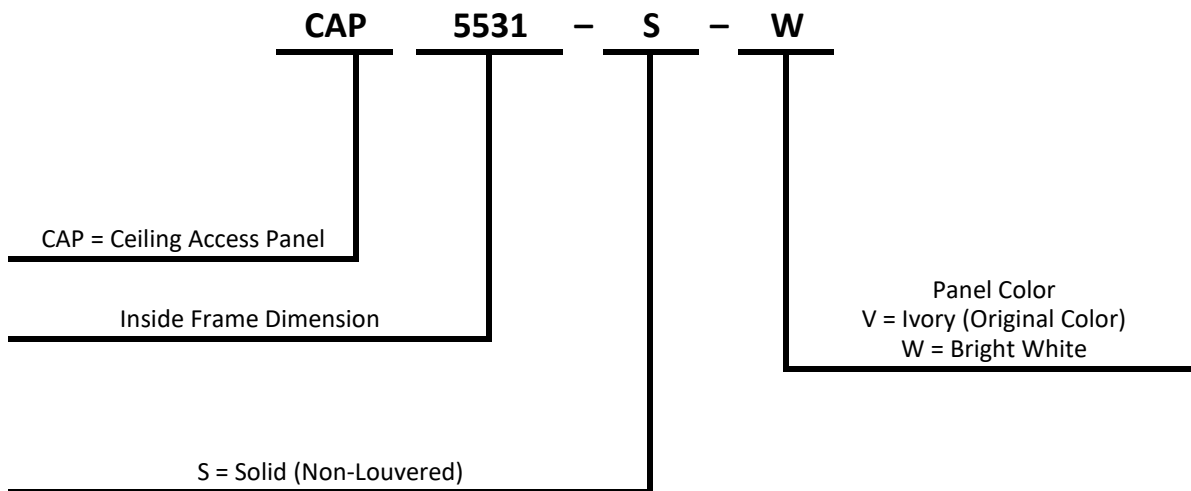

Nomenclature

Ceiling Access Panels